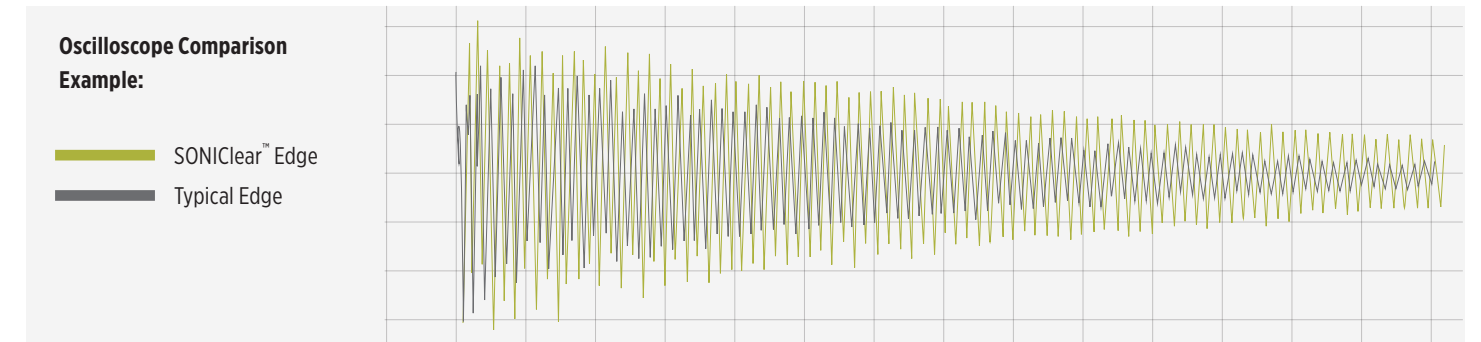

SONICLEAR™

BEARING EDGE

The **SONIClear™ Bearing Edge** is standard on all Mapex shells and allows the drumhead to sit flatter and make better contact with the shell. The result is a stronger and deeper fundamental pitch, effortless and consistent tuning, and a significantly expanded tuning range. For the serious player, the increased head to edge contact increases shell vibration, allowing the sonic nuances of the Hybrid shell to stand out.

SONICLEAR™ EDGE AUDIO TEST SESSIONS

SOUND

The increased drumhead to shell contact achieved by the SONIClear™ Edge enhances shell vibration, resulting in the "biggest" sound possible from the drum.

Oscilloscope Example: The green waveform is a recording of a drum with the SONIClear™ edge. The dark grey waveform is a drum with a typical edge. Tuned to the same pitch and recorded identically, it's clear that the drum with the SONIClear™ Edge produces a much larger waveform from the initial strike through the full sustain of the note.

SUSTAIN

Because the drumhead sits flat on the SONIClear™ Edge, the tension applied during tuning is more balanced and stress-free. This allows the drumhead to vibrate freely and fully.

Waveform Comparison Example: The green waveform is a recording of a drum with the SONIClear™ edge. The dark grey waveform is a drum with a typical edge. The size of the SONIClear™ waveform indicates a lower and stronger fundamental pitch while the length indicates a longer sustain compared to a typical edge.