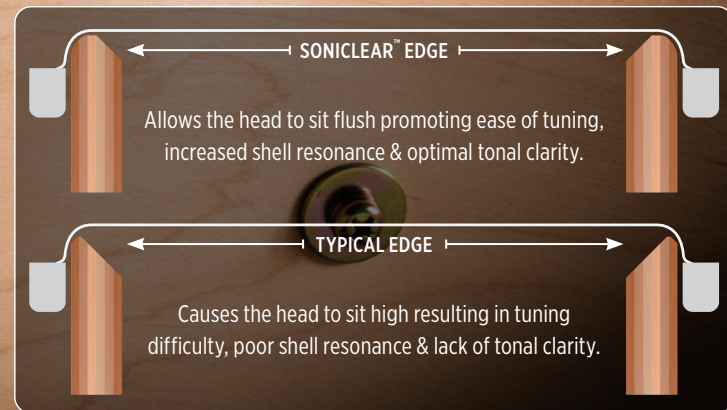

SONICLEAR™

BEARING EDGE

The **SONIClear™ Bearing Edge** is standard on all Mapex shells and allows the drumhead to sit flatter and make better contact with the shell. The result is a stronger and deeper fundamental pitch, effortless and consistent tuning, and a significantly expanded tuning range. For the serious player, the increased head to edge contact increases shell vibration, allowing the sonic nuances of the Hybrid shell to stand out.

SONICLEAR™ EDGE AUDIO TEST SESSIONS

SOUND

The increased drumhead to shell contact achieved by the SONIClear™ Edge enhances shell vibration, resulting in the "biggest" sound possible from the drum.

Oscilloscope Example: The green waveform is a recording of a drum with the SONIClear™ edge. The dark grey waveform is a drum with a typical edge. Tuned to the same pitch and recorded identically, it's clear that the drum with the SONIClear™ Edge produces a much larger waveform from the initial strike through the full sustain of the note.

SUSTAIN

Because the drumhead sits flat on the SONIClear™ Edge, the tension applied during tuning is more balanced and stress-free. This allows the drumhead to vibrate freely and fully.

Waveform Comparison Example: The green waveform is a recording of a drum with the SONIClear™ edge. The dark grey waveform is a drum with a typical edge. The size of the SONIClear™ waveform indicates a lower and stronger fundamental pitch while the length indicates a longer sustain compared to a typical edge.