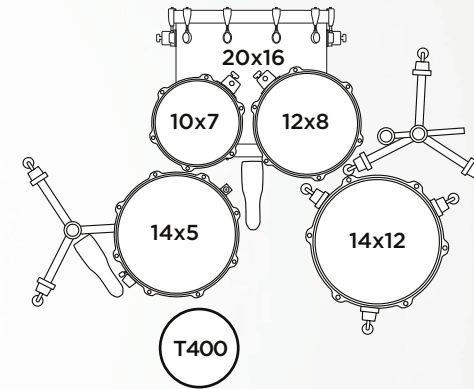

H410 Hi-Hat Stand

The direct-pull-chain-drive mechanism creates a smooth and responsive feel while the simple and strong hi-hat clutch keeps the top cymbal in place. The angle adjustable seat cup gives authentic hi-hat function and sound.

5044FTC 5-Piece Fusion Drum Set (with Cymbals)

5044FT 5-Piece Fusion Drum Set (without Cymbals)

5294FTC 5-Piece Rock Drum Set (with Cymbals)

5294FT 5-Piece Rock Drum Set (without Cymbals)

ALL ABOUT **FINISHES**