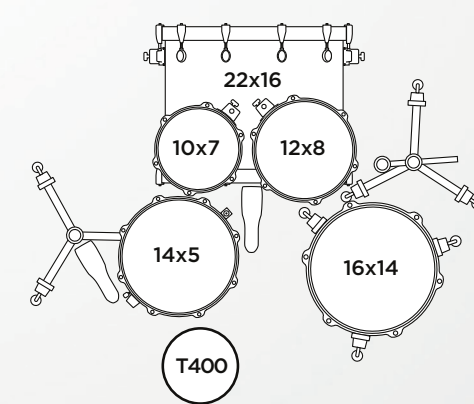

5044FTC 5-Piece Fusion Drum Set (with Cymbals)

5044FT 5-Piece Fusion Drum Set (without Cymbals)

5294FTC 5-Piece Rock Drum Set (with Cymbals)

5294FT 5-Piece Rock Drum Set (without Cymbals)

ALL ABOUT **FINISHES**