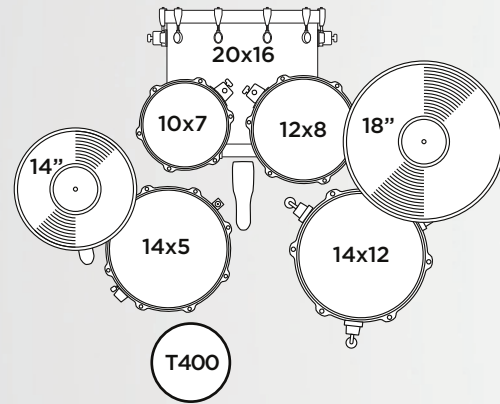

CONFIGURATIONS

WHAT'S YOUR SETUP?

The Venus series offers 2 standard configurations designed to fit diverse musical applications. Whether the preference is fast and focused or big and booming, every drummer can find a setup to suit their style.

5044FTC 5-Piece Fusion Drum Set (with Cymbals)