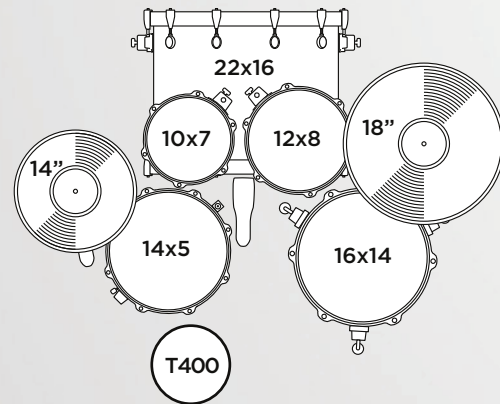

5044FTC 5-Piece Fusion Drum Set (with Cymbals)

5044FT 5-Piece Fusion Drum Set (without Cymbals)

5294FTC 5-Piece Rock Drum Set (with Cymbals)

5294FT 5-Piece Rock Drum Set (without Cymbals)

ALL ABOUT **FINISHES**